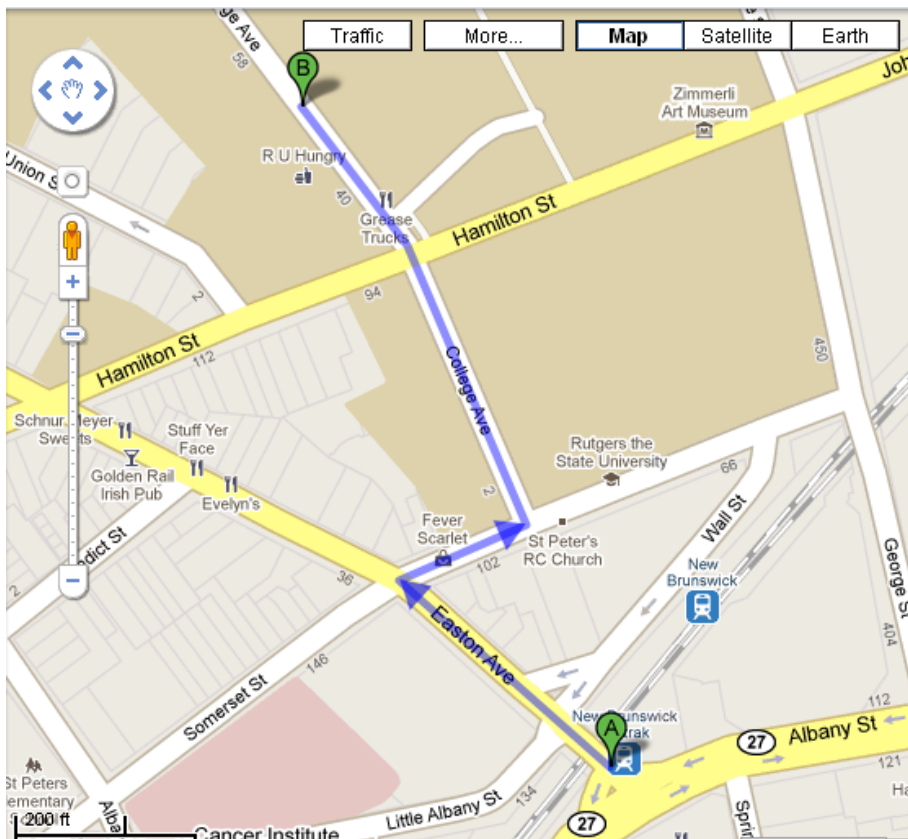

HOW TO GET THERE BY TRAIN:

1. Take the NJ Transit North East Corridor train to New Brunswick
2. Follow the directions on the Google Map Below to the RU Hungry Food Truck (the truck is by the campus bus stop for the Rutgers Intercampus Bus)
 1. Head northwest on Easton Avenue toward Albany Street
 2. You will have to cross Easton Avenue because of the construction on the right hand side.
 3. Turn right on Somerset Street
 4. Turn left on College Avenue and walk approximately 1.5 blocks.
 5. The food trucks will be on your left and the bus stop on your right.

3. Take the "H" bus to North Campus
4. Get off at the first stop after the bus crosses the River across from the Sonny Werblin Recreation Center.
5. Follow the walking directions on the Google Map Below to the CoRE Building
 1. Cross the street from the bus stop.

2. Take the sidewalk that veers off to the right at about 45 degrees.
3. Walk to the stairs that lead to the parking lot.
4. Go down the stairs and head diagonally across the parking lot.
5. Turn left on to a sidewalk and walk past some flower plantings
6. The CoRE Building is on your left hand side – there will be signs on the door.